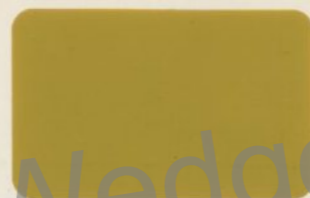

BODY & TRIM COLORS 1976.

**TRIUMPH
SPORTS CARS**

TR 6

TR 7

Spitfire

Provided Courtesy Triumph Wedge Owners Association
<http://www.triumphwedgeowners.org>

Interior Colors

Black

Beige

Exterior Colors

Pimento

Tahiti Blue

Inca Yellow

Russet Brown

Carmine

White

British Racing Green

Java

Body Colors and Interior Trim Combinations:

Body Colors	Interior Colors:
Pimento	• Black
Tahiti Blue	• Black, Beige
Inca Yellow	• Black
Russet Brown	• Beige
Carmine	• Beige
White	• Black, Beige
British Racing Green	• Beige
Java	• Black