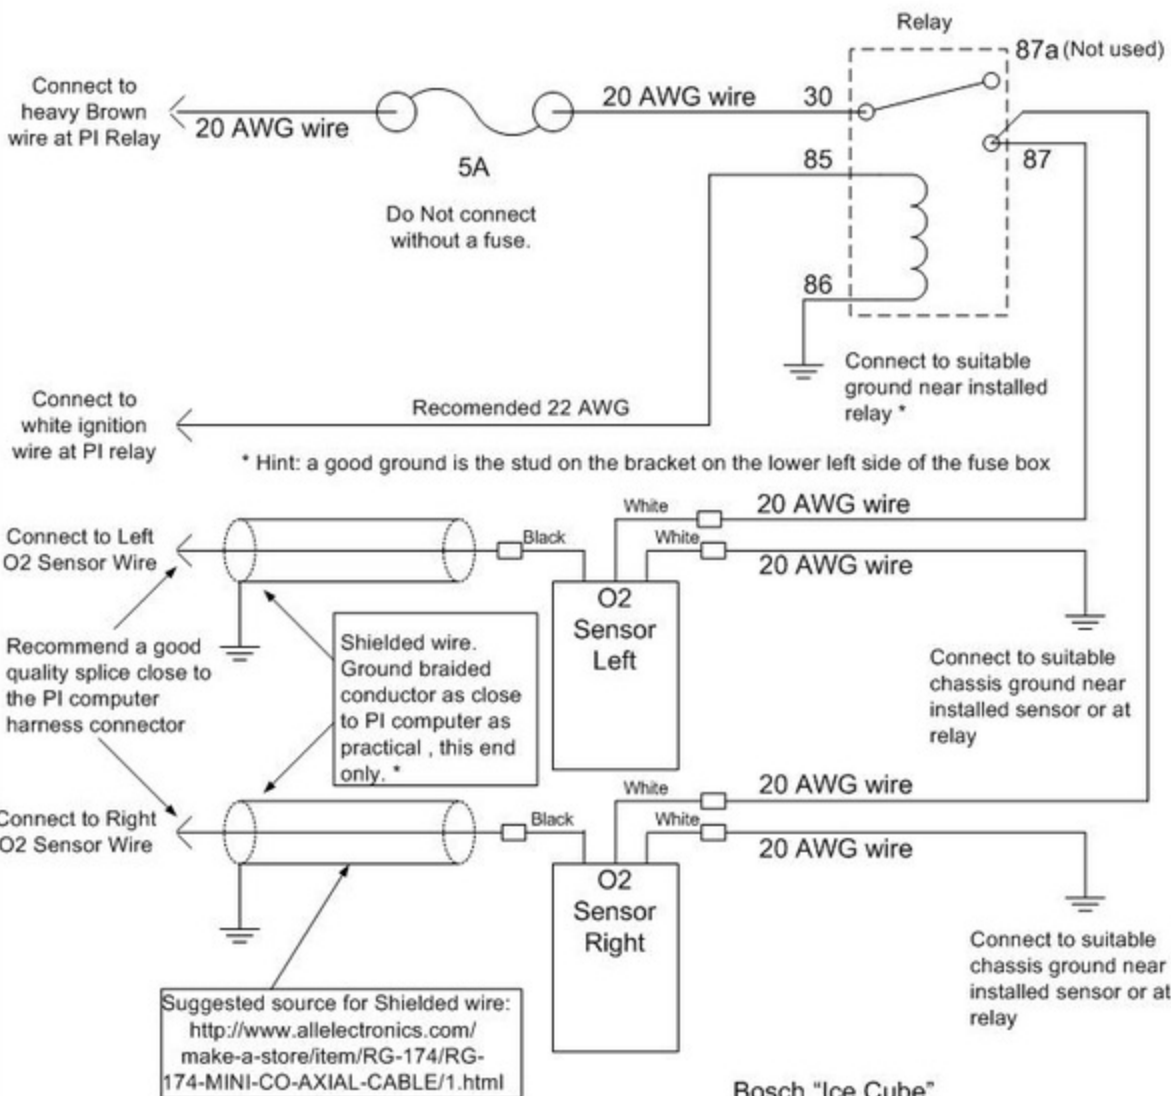

Dual Heated O2 Sensor Wiring

3 wire sensor wiring

Heated Oxygen Sensor

Bosch "Ice Cube" Relay or equivalent