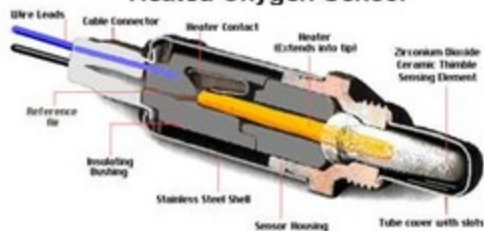

Dual Heated O2 Sensor Wiring

3 wire sensor wiring

Heated Oxygen Sensor

Bosch "Ice Cube" Relay or equivalent