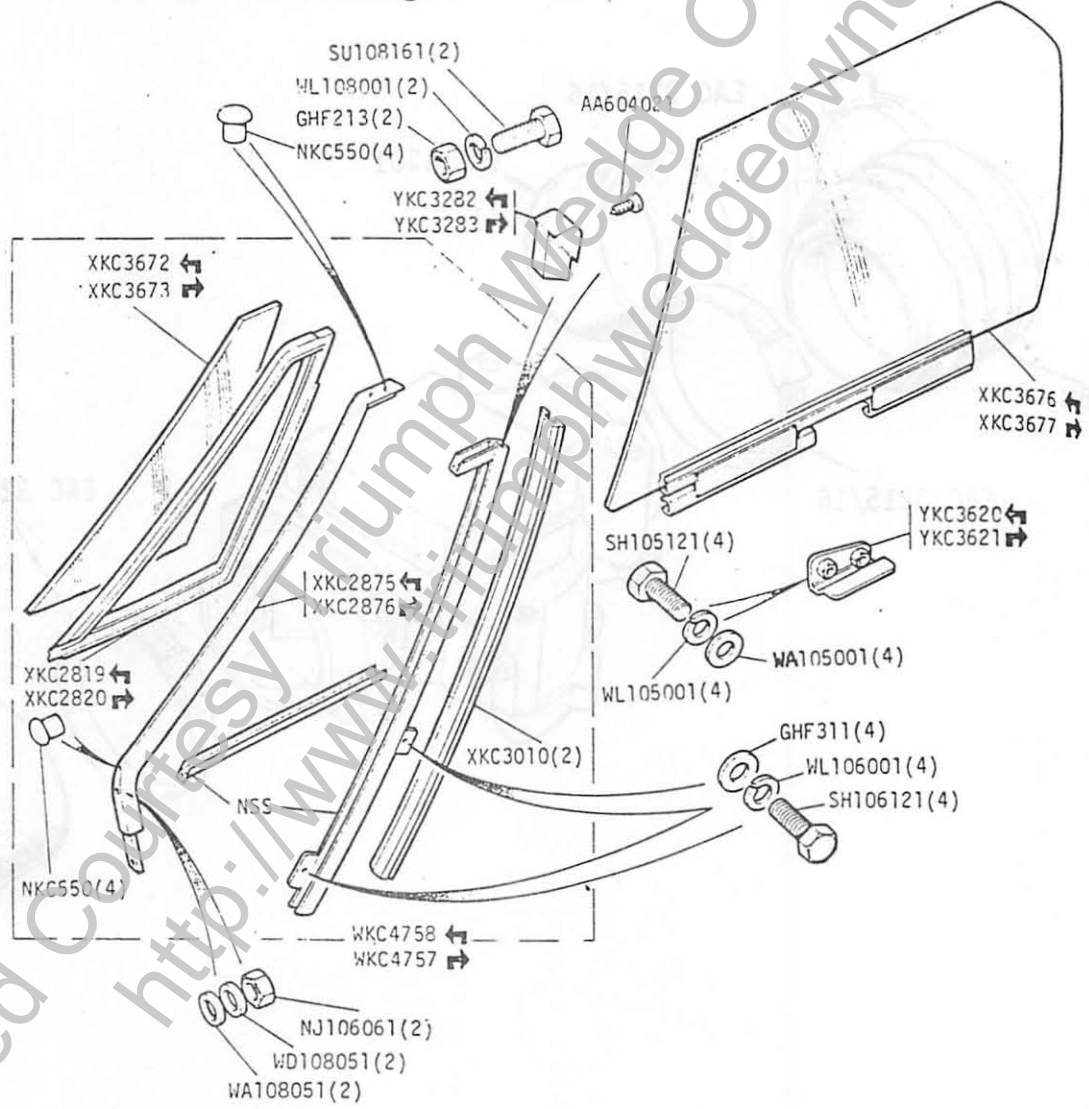

Parts and Accessories INFORMATION Bulletin

82-IB-54
August 1982

SUBJECT: DOOR GLASS AND FRAME

MODELS: Triumph TR7 and TR8 Convertibles

Parts fiche RTC 9828FL (April 1982) and RTC 9825FK (February 1982) are in error concerning the door glass and frame.

All of the arrows shown indicating right hand or left hand have been reversed and will be corrected on future issues. Meanwhile correct information is shown below. Please refer to this bulletin before ordering.